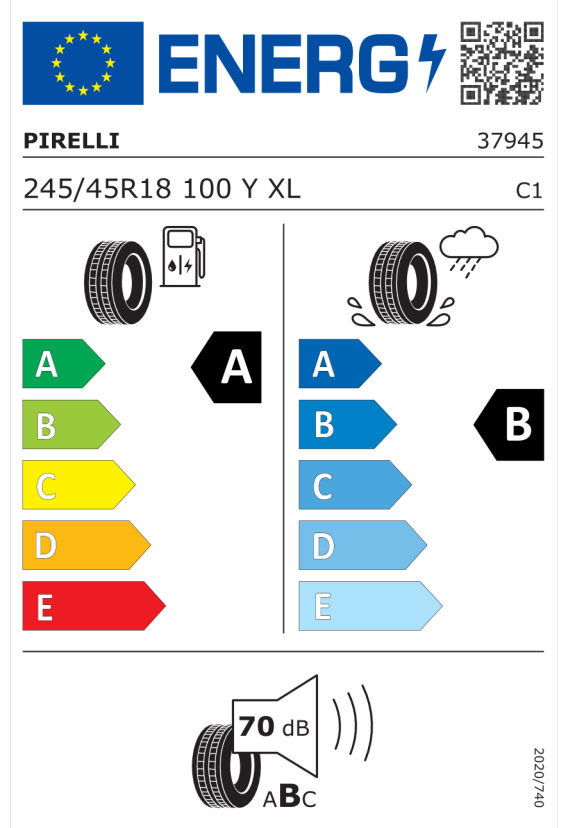

Nabídka
148670
Číslo nabídky
23.04.2024
Datum
07.05.2024
Platnost do

EU energetický štítek pneumatik

Hankook 651781

<https://eprel.ec.europa.eu/qr/651781>

Pirelli 596426

<https://eprel.ec.europa.eu/qr/596426>

Nabídka
148670
Číslo nabídky
23.04.2024
Datum
07.05.2024
Platnost do

Pirelli 596380

The image shows the ENERGY label for the Pirelli 596380 tire. It features the European Union flag and the word "ENERGY" with a lightning bolt. A QR code is located to the right. Below the logo, the brand name "PIRELLI" and the number "37832" are displayed. The tire size "255/45R18 103 Y XL" and the category "C1" are listed. The label is divided into two columns: the left column shows fuel consumption efficiency with a scale from A (green) to E (red), and the right column shows wet grip efficiency with a scale from A (dark blue) to B (black). The Pirelli tire is shown with a fuel pump icon and a wet grip icon. At the bottom, a noise level of 70 dB is indicated with a speaker icon and the letters "ABC". A vertical code "2020/740" is on the right side.

<https://eprel.ec.europa.eu/qr/596380>

Hankook 651786

The image shows the ENERGY label for the Hankook 651786 tire. It features the European Union flag and the word "ENERGY" with a lightning bolt. A QR code is located to the right. Below the logo, the brand name "Hankook" and the number "1025922" are displayed. The tire size "255/45R18 103 Y XL" and the category "C1" are listed. The label is divided into two columns: the left column shows fuel consumption efficiency with a scale from A (green) to E (red), and the right column shows wet grip efficiency with a scale from A (dark blue) to B (black). The Hankook tire is shown with a fuel pump icon and a wet grip icon. At the bottom, a noise level of 69 dB is indicated with a speaker icon and the letters "ABC". A vertical code "2020/740" is on the right side.