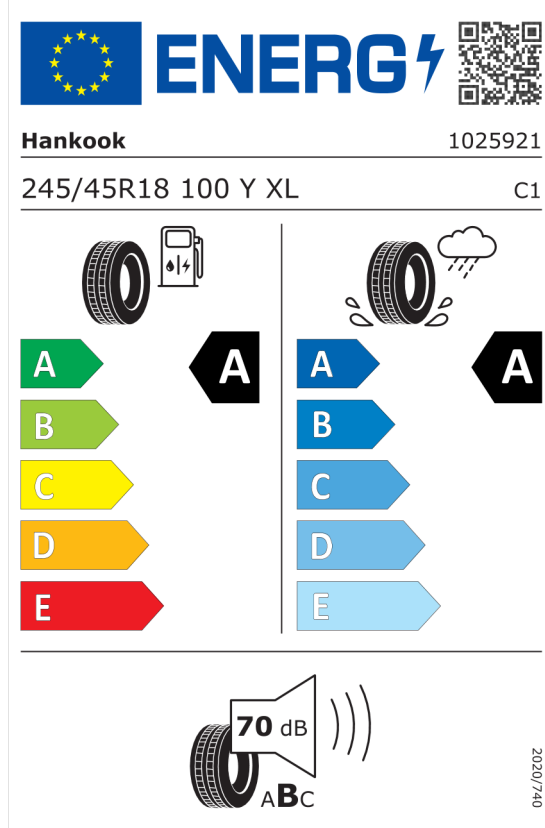

Nabídka
148670
Číslo nabídky
23.04.2024
Datum
07.05.2024
Platnost do

EU energetický štítek pneumatik

Hankook 651781

<https://eprel.ec.europa.eu/qr/651781>