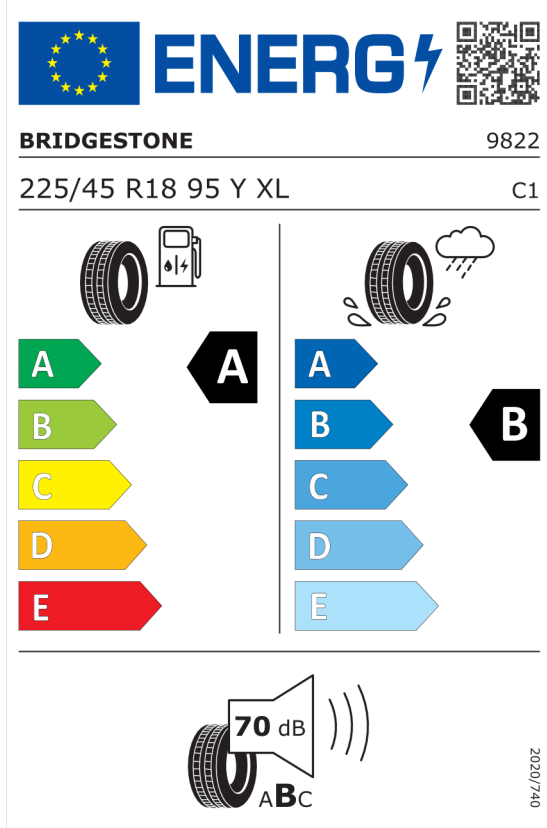

Nabídka
148647
Číslo nabídky
23.04.2024
Datum
07.05.2024
Platnost do

EU energetický štítek pneumatik

Bridgestone 381541

<https://eprel.ec.europa.eu/qr/381541>