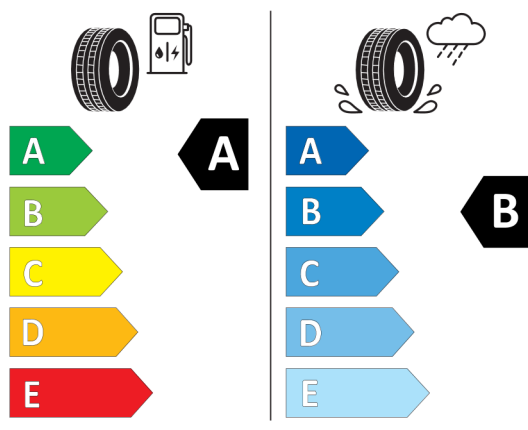

2020/740

<https://eprel.ec.europa.eu/qr/466309>

529942

GOODYEAR 546524

205/45R17 88 W XL C1