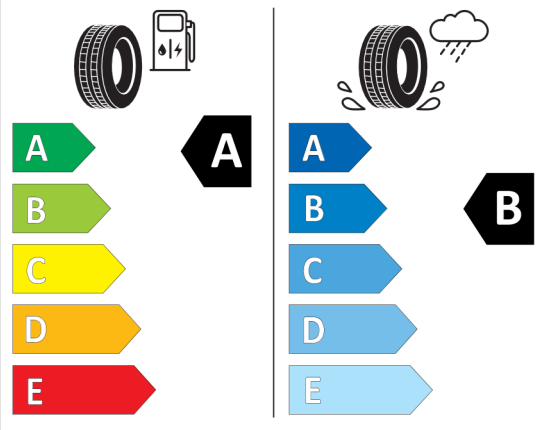

Pirelli

PIRELLI 27459

225/45R18 95 Y XL C1

2020/740

<https://eprel.ec.europa.eu/qr/595504>