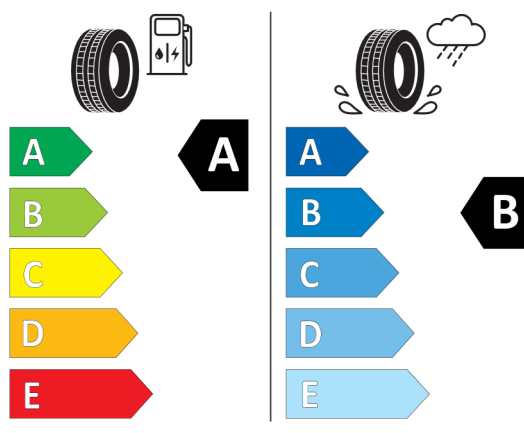

Continental

Continental 0358519

245/50 R 19 105 W XL C1

2020/740

<https://eprel.ec.europa.eu/qr/483114>