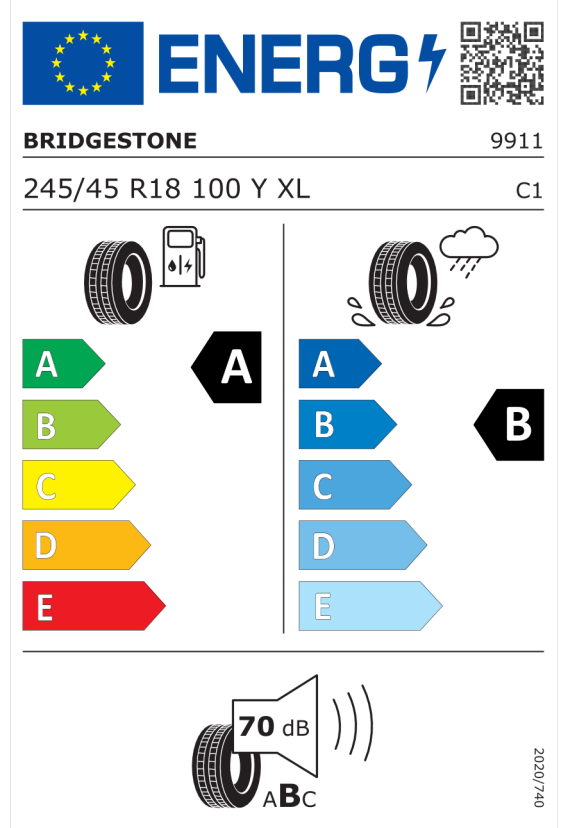

Bridgestone 382544

<https://eprel.ec.europa.eu/qr/382544>