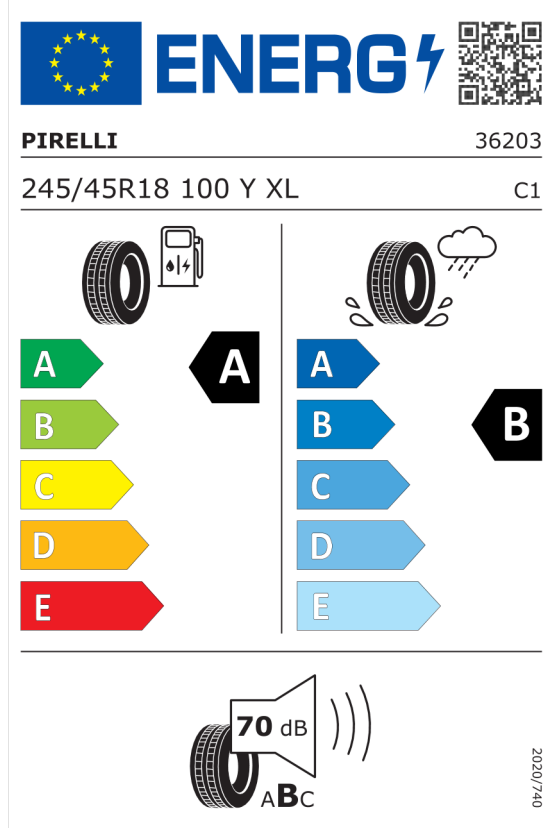

Nabídka
134876
Číslo nabídky
24.01.2023
Datum
07.02.2023
Platnost do

EU energetický štítek pneumatik

Pirelli 596241

<https://eprel.ec.europa.eu/qr/596241>