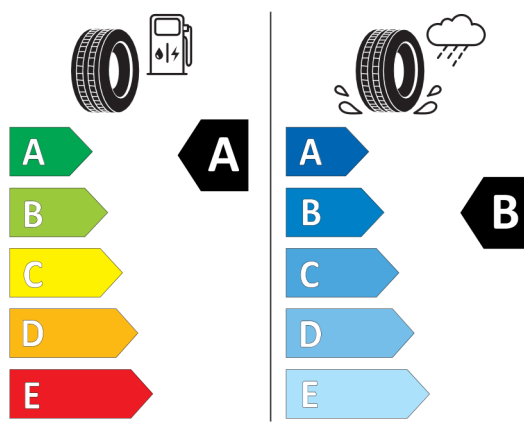

Bridgestone 382611

BRIDGESTONE

19745

245/50 R19 105 W XL

C1

2020/740

<https://eprel.ec.europa.eu/qr/382611>