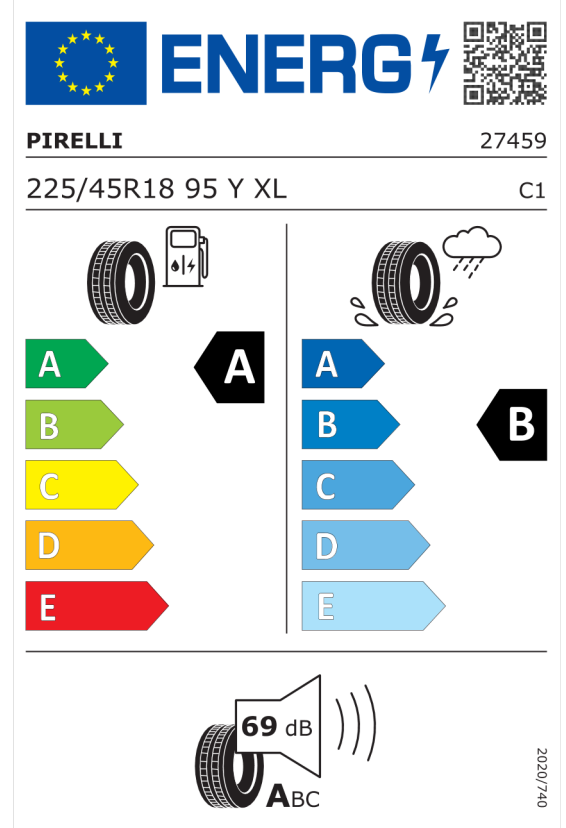

Nabídka
145751
Číslo nabídky
26.01.2024
Datum
09.02.2024
Platnost do

EU energetický štítek pneumatik

Bridgestone 381541

<https://eprel.ec.europa.eu/qr/381541>

Pirelli 595504

<https://eprel.ec.europa.eu/qr/595504>

Nabídka
145751
Číslo nabídky
Datum
26.01.2024
Platnost do
09.02.2024

Michelin 445666

The ENERGY label for Michelin 445666 features the European Union flag and the word "ENERGY" with a lightning bolt icon. A QR code is located to the right. Below this, the brand name "MICHELIN" and the number "651590" are displayed. The tire specification "225/45R18 95 Y XL" and the category "C1" are listed. The label is divided into two columns: the left column shows a fuel pump icon and a tire, with a scale from A (green) to E (red) and a large black arrow pointing to "A"; the right column shows a tire with a rain cloud and water spray, with a scale from A (blue) to E (light blue) and a large black arrow pointing to "B". At the bottom, a tire is shown with a speaker icon and the text "70 dB" and "ABC". A vertical code "2020/740" is on the right side.

<https://eprel.ec.europa.eu/qr/445666>

Pirelli 595913

The ENERGY label for Pirelli 595913 features the European Union flag and the word "ENERGY" with a lightning bolt icon. A QR code is located to the right. Below this, the brand name "PIRELLI" and the number "31461" are displayed. The tire specification "255/40R18 99 Y XL" and the category "C1" are listed. The label is divided into two columns: the left column shows a fuel pump icon and a tire, with a scale from A (green) to E (red) and a large black arrow pointing to "A"; the right column shows a tire with a rain cloud and water spray, with a scale from A (blue) to E (light blue) and a large black arrow pointing to "B". At the bottom, a tire is shown with a speaker icon and the text "71 dB" and "ABC". A vertical code "2020/740" is on the right side.