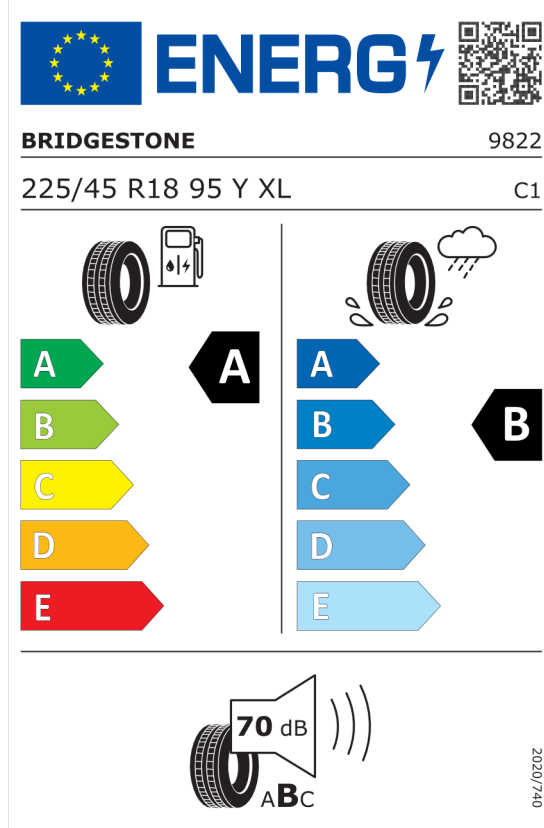

Nabídka
145751
Číslo nabídky
26.01.2024
Datum
09.02.2024
Platnost do

EU energetický štítek pneumatik

Bridgestone 381541

<https://eprel.ec.europa.eu/qr/381541>