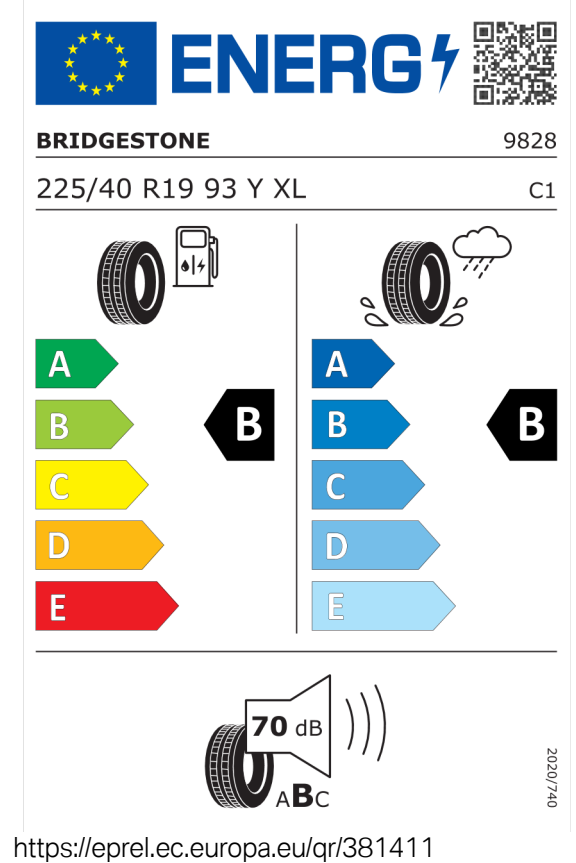

Bridgestone 381411