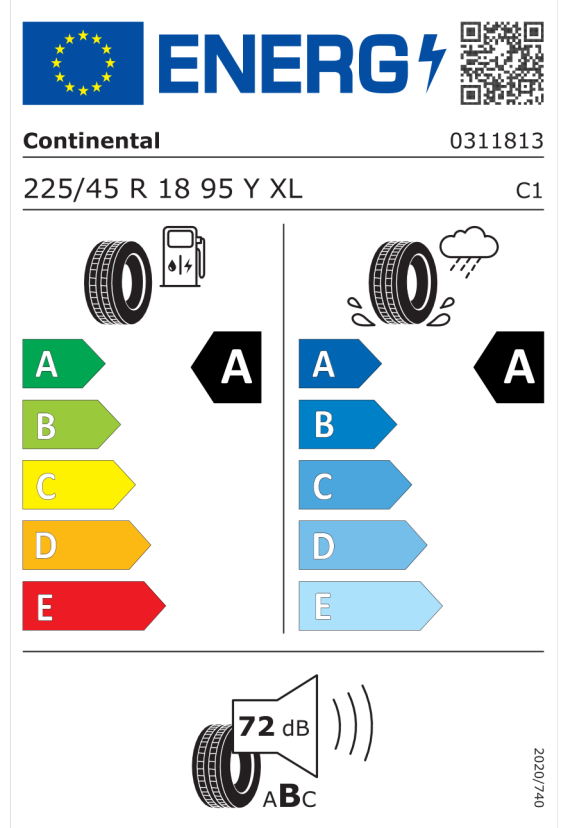

Nabídka
145883
Číslo nabídky
31.01.2024
Datum
14.02.2024
Platnost do

EU energetický štítek pneumatik

Bridgestone 381541

<https://eprel.ec.europa.eu/qr/381541>

Continental 483303

<https://eprel.ec.europa.eu/qr/483303>

Nabídka
145883
Číslo nabídky
31.01.2024
Datum
14.02.2024
Platnost do

Pirelli 595504

The image shows a standard EU energy label for tires. It features the European Union flag and the word 'ENERGY' with a lightning bolt icon. A QR code is located in the top right corner. Below the header, the brand 'PIRELLI' and the number '27459' are listed. The tire specification '225/45R18 95 Y XL' and the class 'C1' are also present. The label is divided into three sections: fuel consumption (left), wet grip (right), and noise (bottom). Fuel consumption is rated 'A', wet grip is 'B', and noise is '69 dB' with an 'ABC' label. A vertical text '2020/740' is on the right side of the label.

ENERGY

PIRELLI 27459

225/45R18 95 Y XL C1

A **A** **A** **B** **C** **D** **E**

69 dB **ABC**

2020/740

<https://eprel.ec.europa.eu/qr/595504>