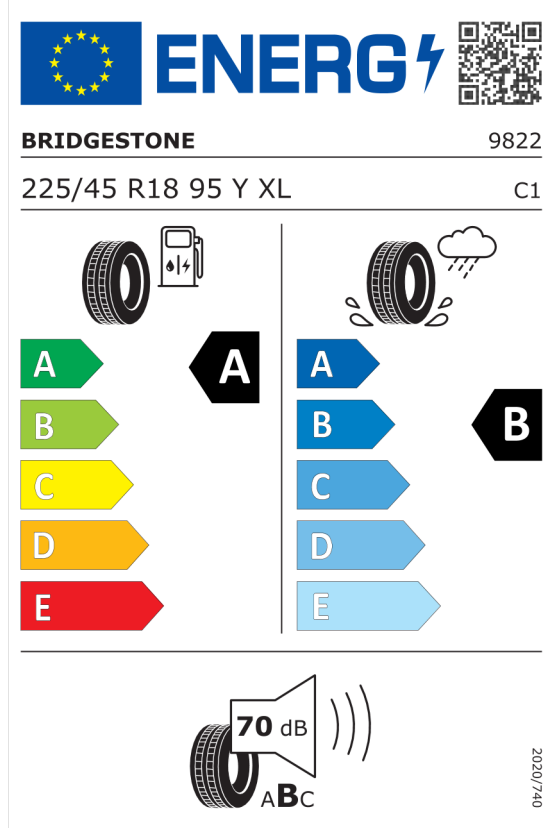

Nabídka
145883
Číslo nabídky
31.01.2024
Datum
14.02.2024
Platnost do

EU energetický štítek pneumatik

Bridgestone 381541

<https://eprel.ec.europa.eu/qr/381541>