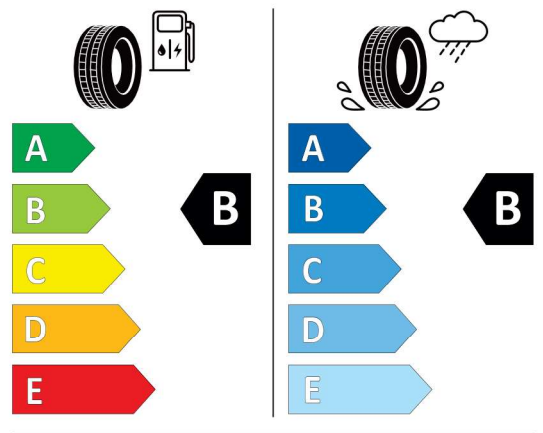

Bridgestone 382651

BRIDGESTONE 9830

255/35 R19 96 Y XL C1

2020/740

<https://eprel.ec.europa.eu/qr/382651>