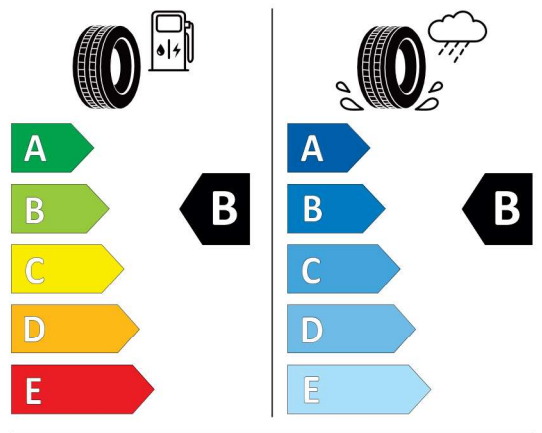

**BRIDGESTONE** 9828

225/40 R19 93 Y XL C1

2020/740

<https://eprel.ec.europa.eu/qr/381411>

**Goodyear 529635**

**GOODYEAR** 540537

255/35R19 96 Y XL C1

2020/740