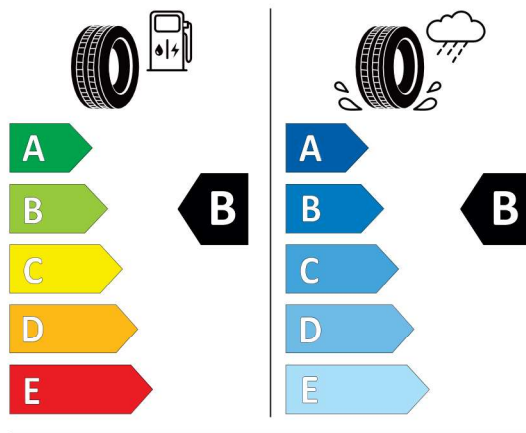

Nabídka
146837
Číslo nabídky
23.02.2024
Datum
08.03.2024
Platnost do

Pirelli 595517

PIRELLI 27508

255/35R19 96 Y XL C1

2020/740

<https://eprel.ec.europa.eu/qr/595517>