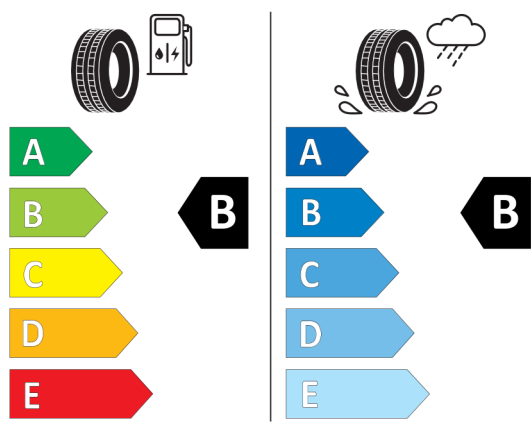

Nabídka

Číslo nabídky

39727

Datum

26.02.2024

Platnost do

11.03.2024

Pirelli 595517

PIRELLI

27508

255/35R19 96 Y XL

C1

2020/740

<https://eprel.ec.europa.eu/qr/595517>