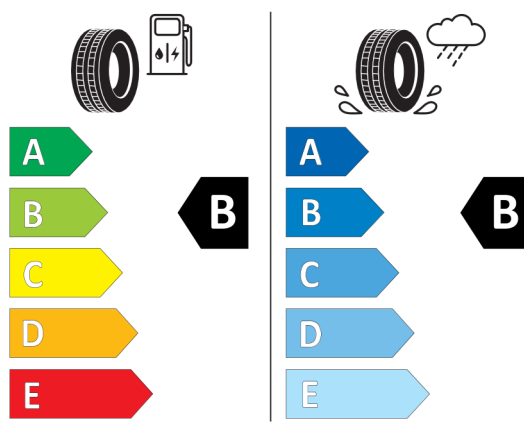

Bridgestone 382651

BRIDGESTONE

9830

255/35 R19 96 Y XL

C1

2020/740

<https://eprel.ec.europa.eu/qr/382651>