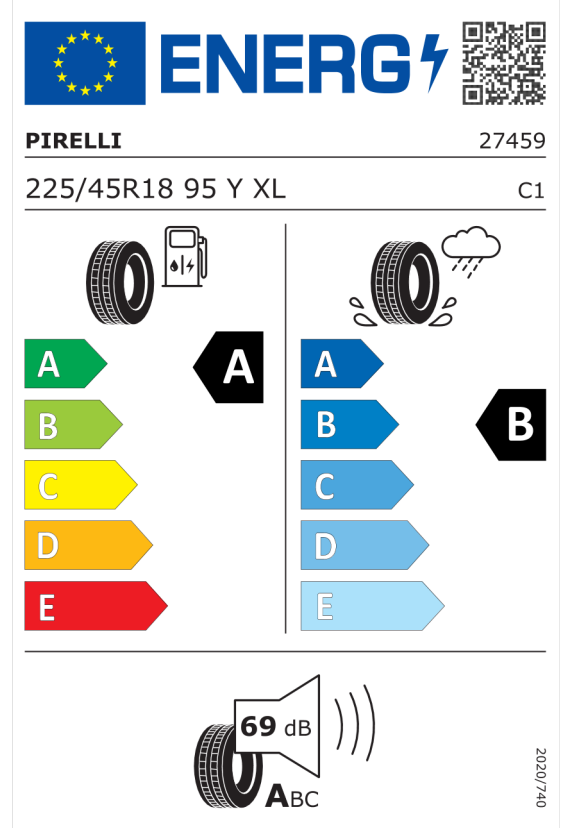

Pirelli 595504

<https://eprel.ec.europa.eu/qr/595504>