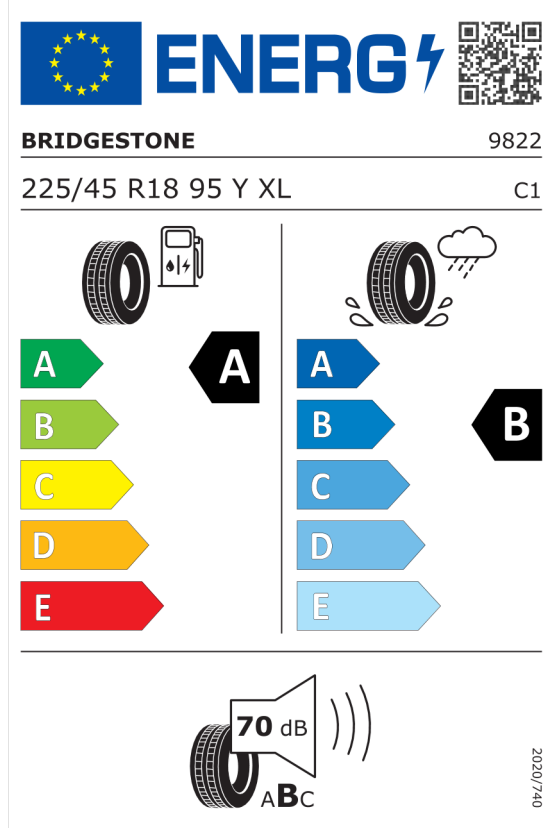

Nabídka
146317
Číslo nabídky
12.02.2024
Datum
26.02.2024
Platnost do

EU energetický štítek pneumatik

Bridgestone 381541

<https://eprel.ec.europa.eu/qr/381541>