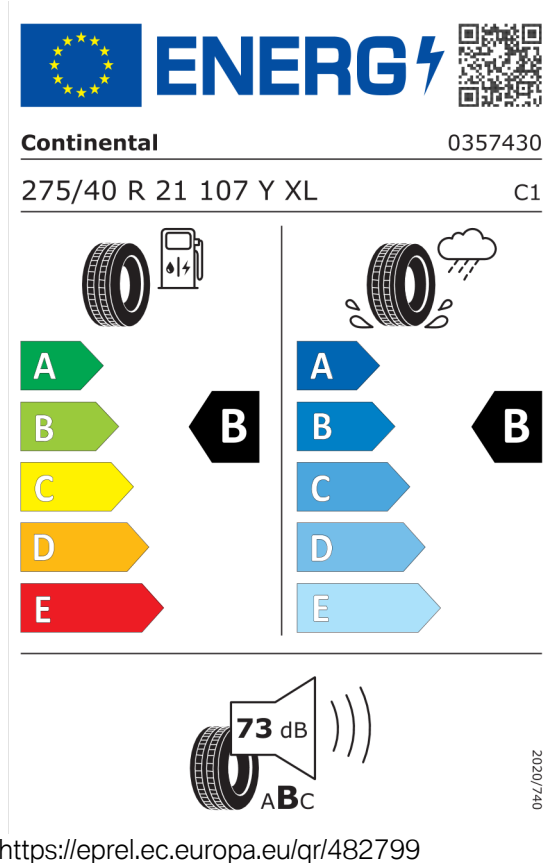

EU energetický štítek pneumatik

Continental 482799

Hankook 466540

Nabídka
147640
Číslo nabídky
19.03.2024
Datum
02.04.2024
Platnost do

Pirelli 581097

PIRELLI 27514

275/40R21 107 Y XL C1

Energy efficiency scale showing a rating of **B** for fuel consumption and **B** for wet grip. The scale ranges from A (green) to E (red).

Noise level: **70 dB** (ABC)

2020/740

<https://eprel.ec.europa.eu/qr/581097>

Hankook 466546

Hankook 1023816

315/35R21 111 Y XL C1

Energy efficiency scale showing a rating of **B** for fuel consumption and **B** for wet grip. The scale ranges from A (green) to E (red).