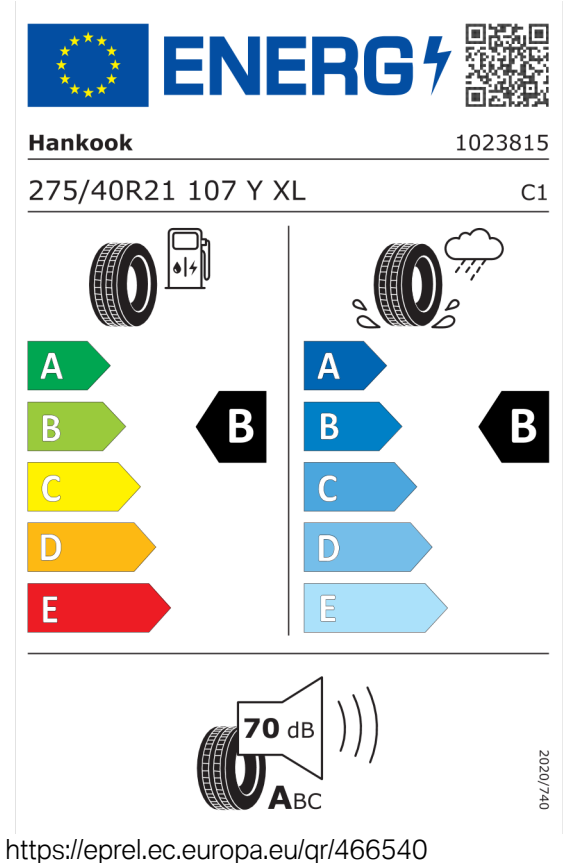

EU energetický štítek pneumatik

Continental 482799

Hankook 466540

Nabídka
147640
Číslo nabídky
19.03.2024
Datum
02.04.2024
Platnost do

Pirelli 581097

PIRELLI 27514

275/40R21 107 Y XL C1

Energy efficiency scale showing a rating of **B** for fuel consumption and **B** for wet grip. The scale ranges from A (green) to E (red).

Noise level: **70 dB** (ABC)

2020/740

<https://eprel.ec.europa.eu/qr/581097>

Hankook 466546

Hankook 1023816

315/35R21 111 Y XL C1

Energy efficiency scale showing a rating of **B** for fuel consumption and **B** for wet grip. The scale ranges from A (green) to E (red).