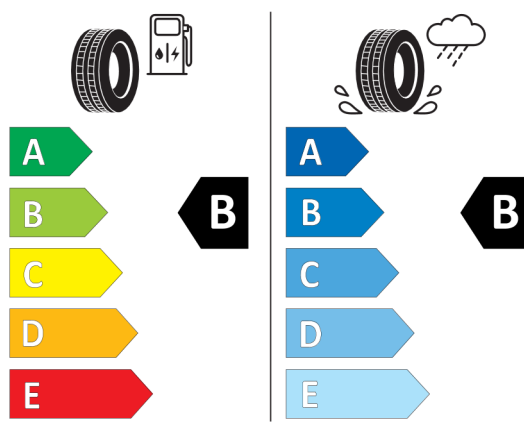

Goodyear 529635

GOODYEAR

540537

255/35R19 96 Y XL

C1

2020/740

<https://eprel.ec.europa.eu/qr/529635>