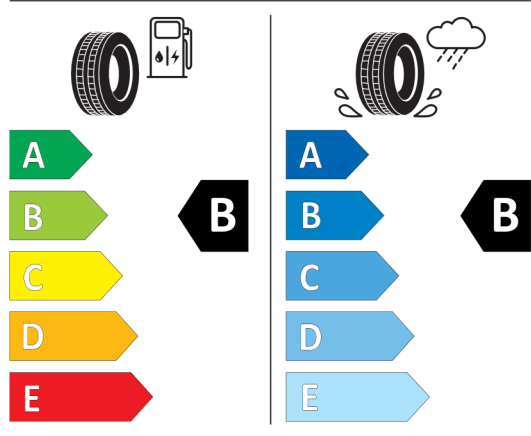

Nabídka

Číslo nabídky

144959

Datum

27.12.2023

Platnost do

10.01.2024

Continental 481356

Continental 0358808

315/35 R 22 111 Y XL C1

2020/740

<https://eprel.ec.europa.eu/qr/481356>