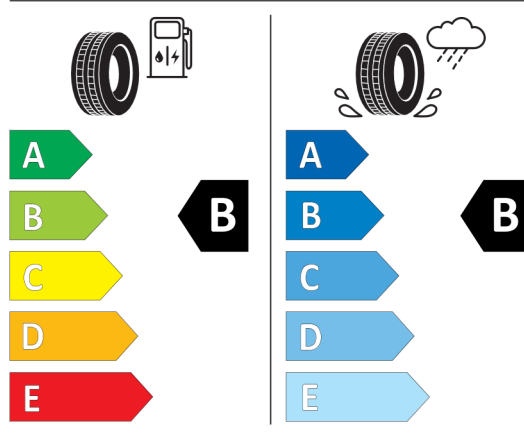

Pirelli 1004292

PIRELLI 41706

315/35R22 111 Y XL C1

2020/740

<https://eprel.ec.europa.eu/qr/1004292>