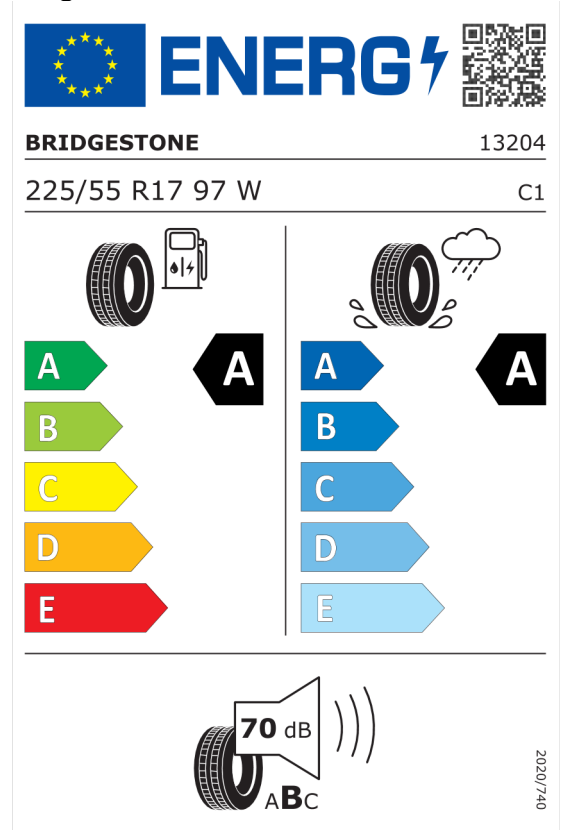

Goodyear 531280

<https://eprel.ec.europa.eu/qr/531280>

Bridgestone 381723

<https://eprel.ec.europa.eu/qr/381723>

Nabídka
147752
Číslo nabídky
21.03.2024
Datum
04.04.2024
Platnost do

Pirelli 595393

The image shows the ENERGY label for Pirelli 595393. It features the European Union flag and the word "ENERGY" with a lightning bolt. A QR code is located to the right. Below the header, the brand "PIRELLI" and the number "26924" are listed. The tire size "225/55R17 97 W" and the class "C1" are also displayed. The label is divided into two columns: the left column shows fuel consumption efficiency with a scale from A (green) to E (red), and the right column shows wet grip efficiency with a scale from A (dark blue) to E (light blue). A large black arrow points to the "A" grade in both categories. At the bottom, a noise level of 69 dB is indicated with a speaker icon and the letters "ABC". A vertical code "2020/740" is on the right side.

<https://eprel.ec.europa.eu/qr/595393>

Continental 481733

The image shows the ENERGY label for Continental 481733. It features the European Union flag and the word "ENERGY" with a lightning bolt. A QR code is located to the right. Below the header, the brand "Continental" and the number "0358906" are listed. The tire size "225/55 R 17 97 W" and the class "C1" are also displayed. The label is divided into two columns: the left column shows fuel consumption efficiency with a scale from A (green) to E (red), and the right column shows wet grip efficiency with a scale from A (dark blue) to E (light blue). A large black arrow points to the "A" grade in both categories. At the bottom, a noise level of 71 dB is indicated with a speaker icon and the letters "ABC". A vertical code "2020/740" is on the right side.