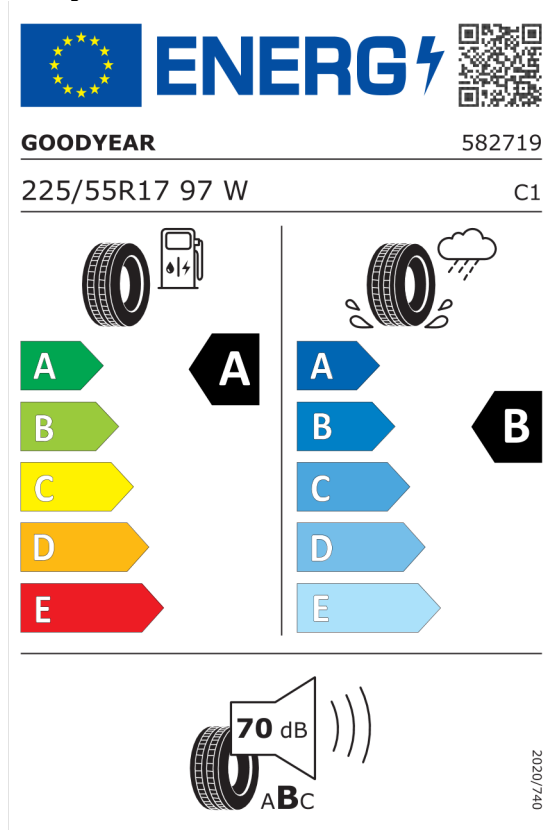

Goodyear 531280

<https://eprel.ec.europa.eu/qr/531280>

Bridgestone 381723

<https://eprel.ec.europa.eu/qr/381723>

Nabídka
147752
Číslo nabídky
21.03.2024
Datum
04.04.2024
Platnost do

Pirelli 595393

The image shows the ENERGY label for Pirelli 595393. It features the European Union flag and the word "ENERGY" with a lightning bolt. A QR code is located to the right. Below the header, the brand "PIRELLI" and the number "26924" are listed. The tire size "225/55R17 97 W" and the class "C1" are also displayed. The label is divided into two columns: the left column shows fuel consumption efficiency with a scale from A (green) to E (red), and the right column shows wet grip efficiency with a scale from A (dark blue) to E (light blue). A large black arrow points to the "A" grade in both categories. At the bottom, a noise level of 69 dB is indicated with a speaker icon and the letters "ABC". A vertical code "2020/740" is on the right side.

<https://eprel.ec.europa.eu/qr/595393>

Continental 481733

The image shows the ENERGY label for Continental 481733. It features the European Union flag and the word "ENERGY" with a lightning bolt. A QR code is located to the right. Below the header, the brand "Continental" and the number "0358906" are listed. The tire size "225/55 R 17 97 W" and the class "C1" are also displayed. The label is divided into two columns: the left column shows fuel consumption efficiency with a scale from A (green) to E (red), and the right column shows wet grip efficiency with a scale from A (dark blue) to E (light blue). A large black arrow points to the "A" grade in both categories. At the bottom, a noise level of 71 dB is indicated with a speaker icon and the letters "ABC". A vertical code "2020/740" is on the right side.