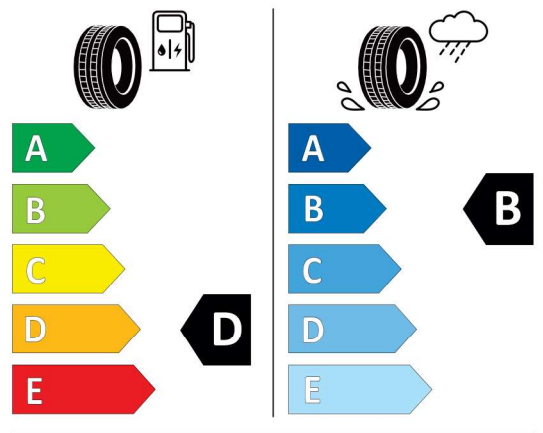

285/30ZR20 (99Y) XL C1

2020/740

<https://eprel.ec.europa.eu/qr/411719>

**Pirelli 595977**

**PIRELLI** 32587

285/30ZR20 (99Y) XL C1

2020/740

<https://eprel.ec.europa.eu/qr/595977>