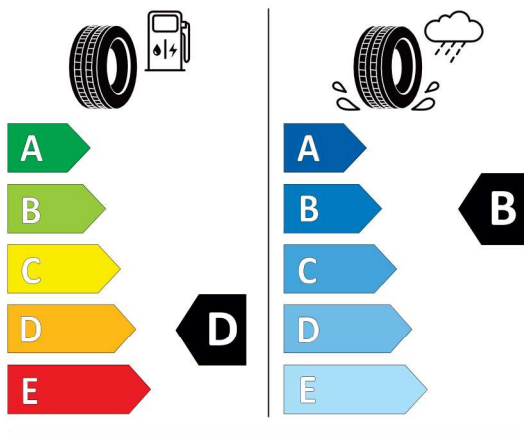

285/30ZR20 (99Y) XL C1

2020/740

<https://eprel.ec.europa.eu/qr/411719>

**Pirelli 595977**

**PIRELLI** 32587

285/30ZR20 (99Y) XL C1

2020/740

<https://eprel.ec.europa.eu/qr/595977>