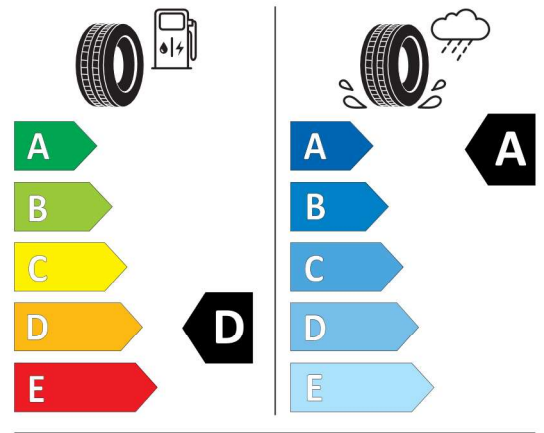

Yokohama 1123242

YOKOHAMA R5503

285/30ZR20 (99Y) C1

2020/740

<https://eprel.ec.europa.eu/qr/1123242>