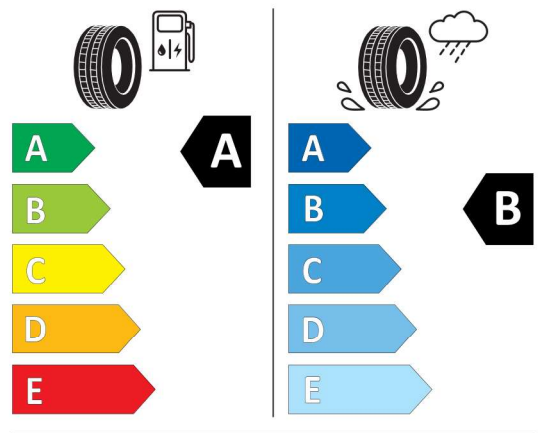

Hankook 626793

Hankook 1026882

225/55R18 102 Y XL C1

2020/740

<https://eprel.ec.europa.eu/qr/626793>