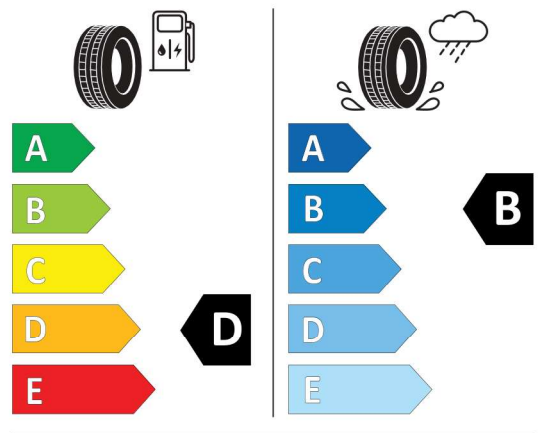

Pirelli 595977

PIRELLI 32587

285/30ZR20 (99Y) XL C1

2020/740

<https://eprel.ec.europa.eu/qr/595977>