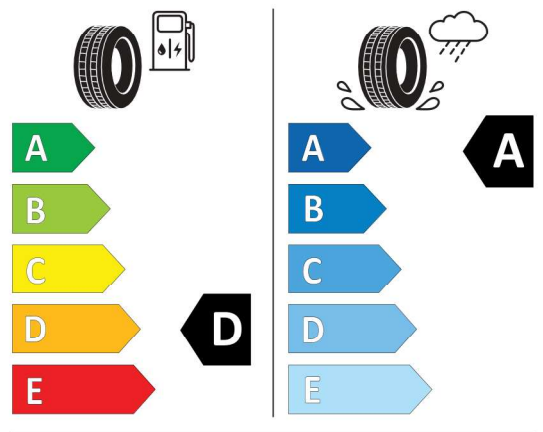

Yokohama 1123241

YOKOHAMA R5469

275/35ZR19 (100Y) C1

2020/740

<https://eprel.ec.europa.eu/qr/1123241>