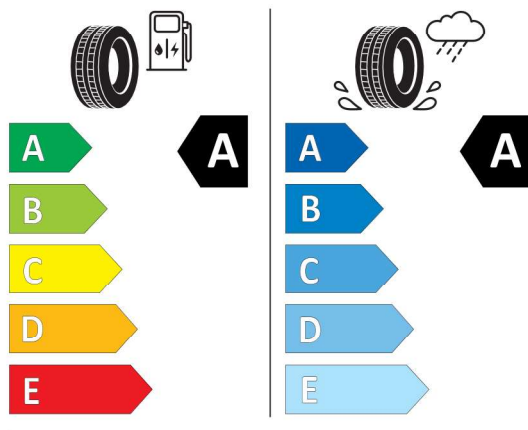

Bridgestone 382583

BRIDGESTONE 10765

245/45 R20 103 W XL C1

2020/740

<https://eprel.ec.europa.eu/qr/382583>

Bridgestone 383240

BRIDGESTONE 10767

275/40 R20 106 W XL C1