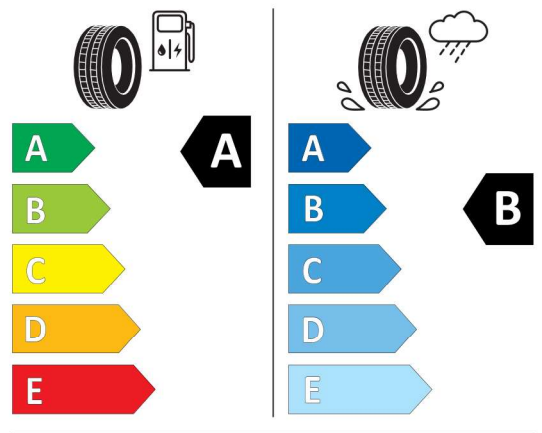

Hankook 626793

Hankook 1026882
225/55R18 102 Y XL C1

2020/740

<https://eprel.ec.europa.eu/qr/626793>