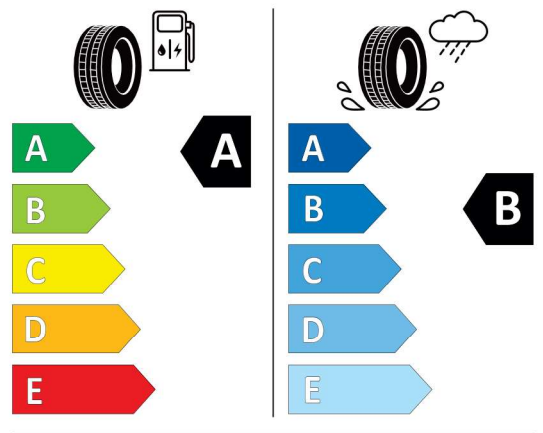

Hankook 626793

Hankook 1026882

225/55R18 102 Y XL C1

2020/740

<https://eprel.ec.europa.eu/qr/626793>