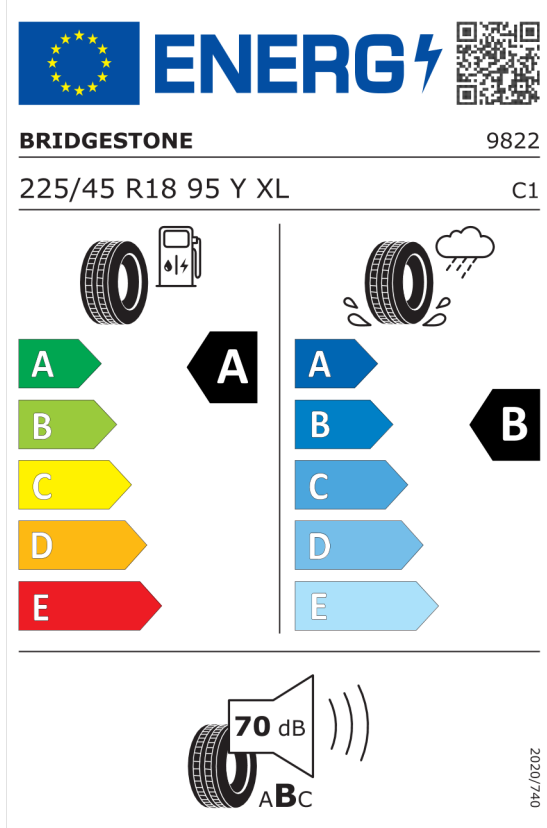

Nabídka
148643
Číslo nabídky
23.04.2024
Datum
07.05.2024
Platnost do

EU energetický štítek pneumatik

Bridgestone 381541

<https://eprel.ec.europa.eu/qr/381541>