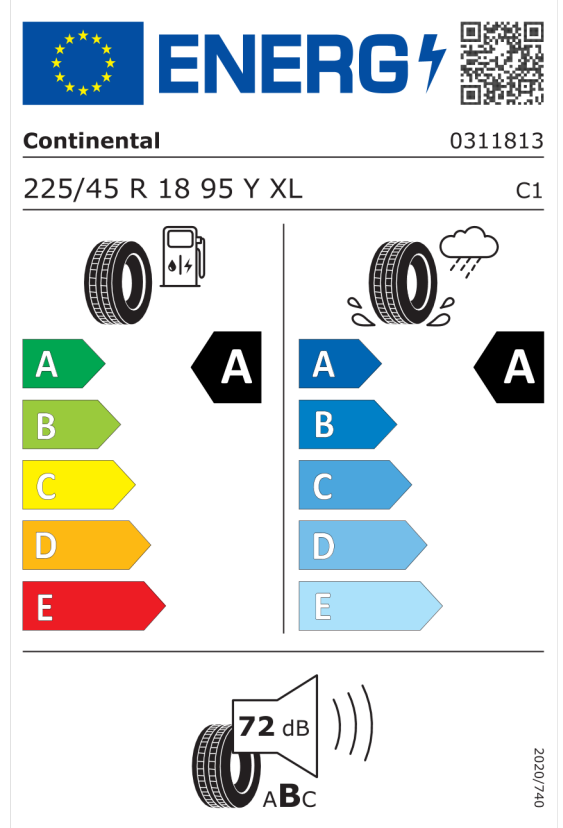

Continental 483303

<https://eprel.ec.europa.eu/qr/483303>