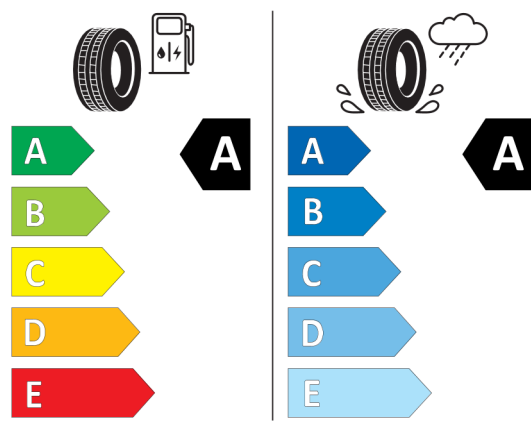

2020/740

<https://eprel.ec.europa.eu/qr/531280>

381723

BRIDGESTONE 13204

225/55 R17 97 W C1