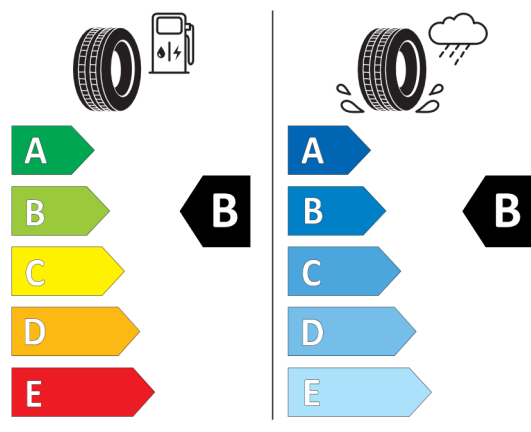

2020/740

<https://eprel.ec.europa.eu/qr/383260>

581089

PIRELLI 27515

305/40R20 112 Y XL C1