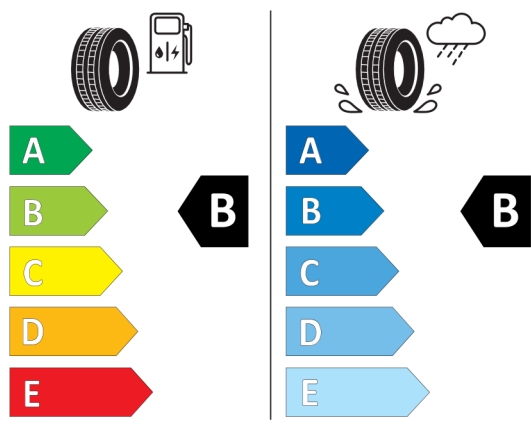

2020/740

<https://eprel.ec.europa.eu/qr/466533>

383260

BRIDGESTONE 13668

275/45 R20 110 Y XL C1

2020/740

<https://eprel.ec.europa.eu/qr/383260>

581089