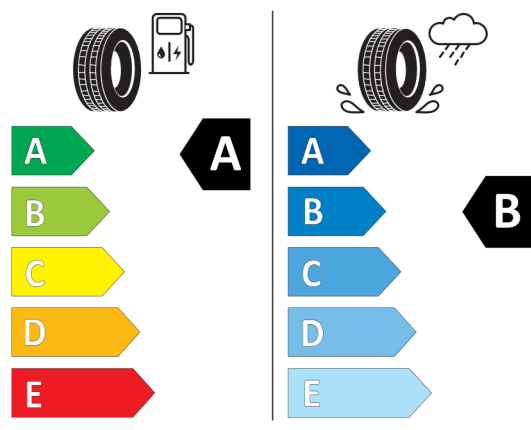

2020/740

<https://eprel.ec.europa.eu/qr/529951>

411573

MICHELIN 672008

225/45R19 96 W XL C1