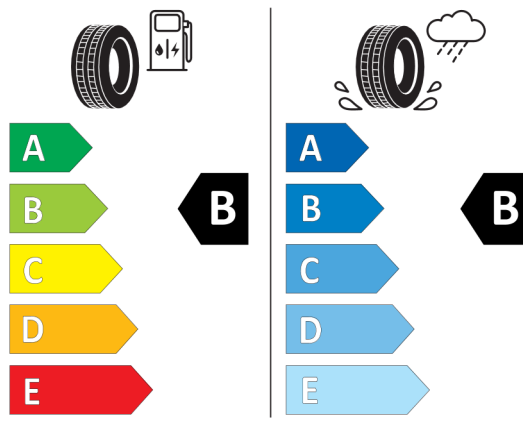

380783

BRIDGESTONE 10988

175/55 R20 89 T XL C1

2020/740

<https://eprel.ec.europa.eu/qr/380783>

380838

BRIDGESTONE 9979

195/50 R20 93 T XL C1