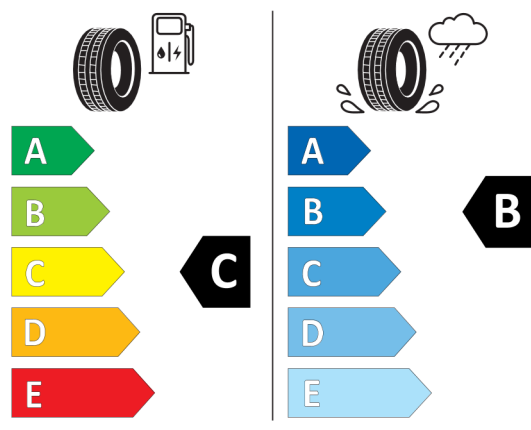

2020/740

<https://eprel.ec.europa.eu/qr/595227>

530043

GOODYEAR 547966

245/35R20 95 Y XL C1