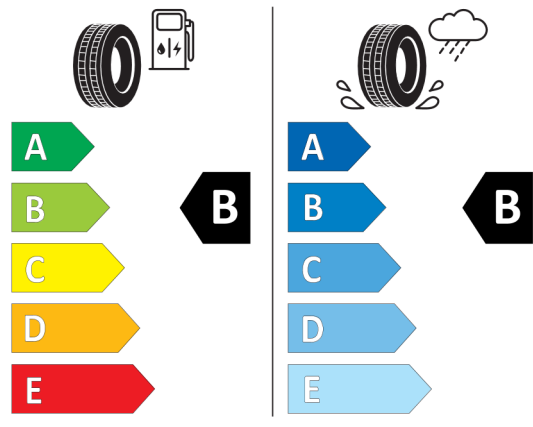

2020/740

<https://eprel.ec.europa.eu/qr/466536>