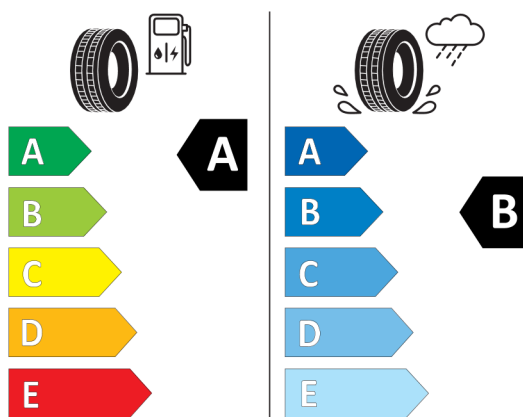

2020/740

<https://eprel.ec.europa.eu/qr/595904>

381660

BRIDGESTONE 10520

225/50 R18 99 W XL C1