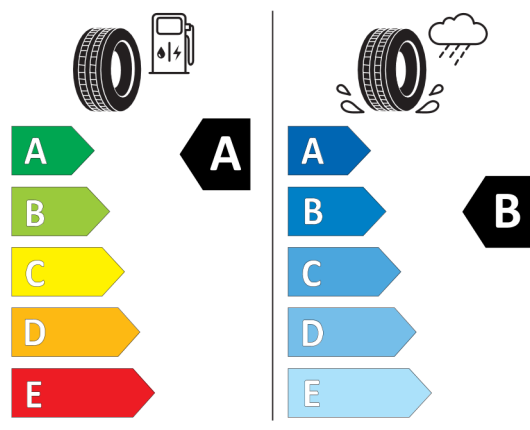

2020/740

<https://eprel.ec.europa.eu/qr/529951>

411573

MICHELIN 672008

225/45R19 96 W XL C1