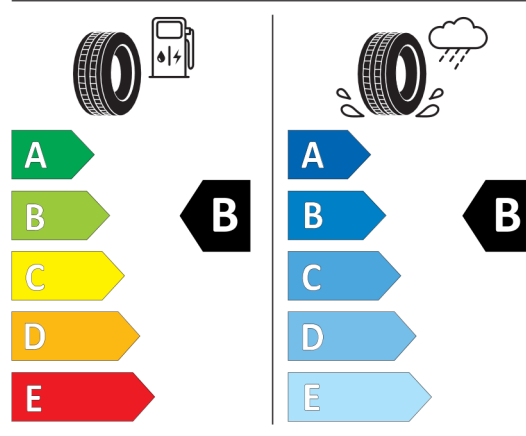

2020/740

<https://eprel.ec.europa.eu/qr/581089>