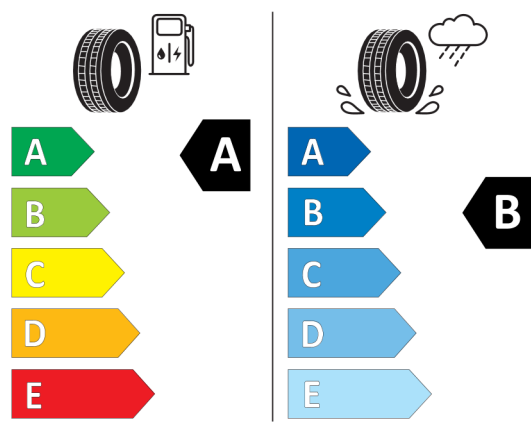

2020/740

<https://eprel.ec.europa.eu/qr/596421>