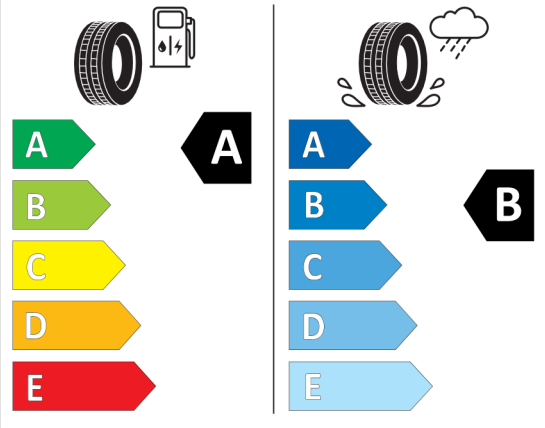

466309

Hankook 1022632

205/45R17 88 W XL C1

2020/740

<https://eprel.ec.europa.eu/qr/466309>

529942

GOODYEAR 546524

205/45R17 88 W XL C1