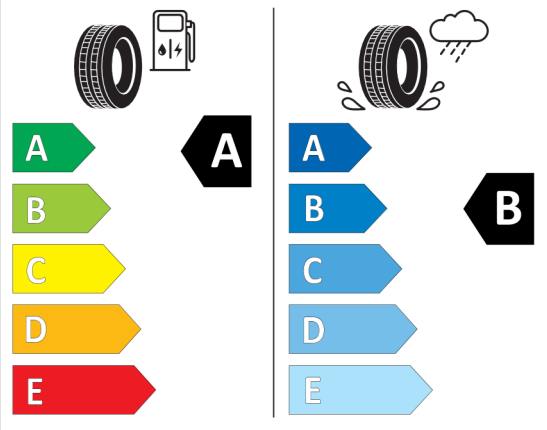

409292

MICHELIN 206398

205/55R17 95 W XL C1

2020/740

<https://eprel.ec.europa.eu/qr/409292>

466525

Hankook 1022636

205/55R17 95 W XL C1