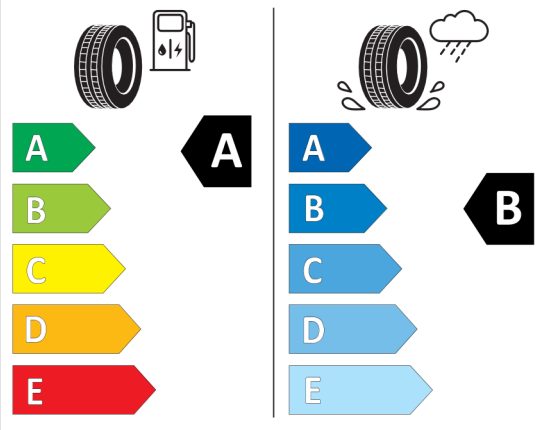

2020/740

<https://eprel.ec.europa.eu/qr/483112>

408952

MICHELIN 139553

225/50R18 99 W XL C1