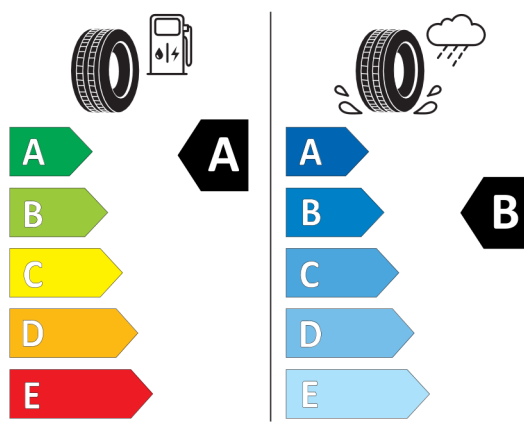

381660

BRIDGESTONE

10520

225/50 R18 99 W XL

C1

2020/740

<https://eprel.ec.europa.eu/qr/381660>