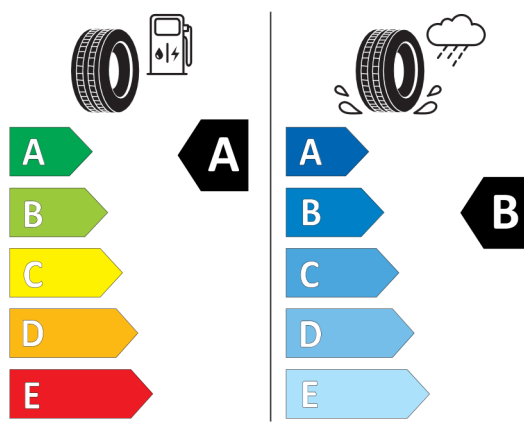

2020/740

<https://eprel.ec.europa.eu/qr/410016>

Continental

Continental

0358519

245/50 R 19 105 W XL

C1

2020/740