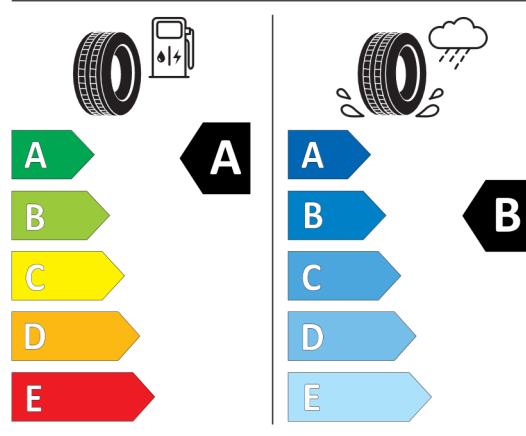

<https://eprel.ec.europa.eu/qr/410016>

Continental

Continental

0358519

245/50 R 19 105 W XL

C1

2020/740

<https://eprel.ec.europa.eu/qr/483114>