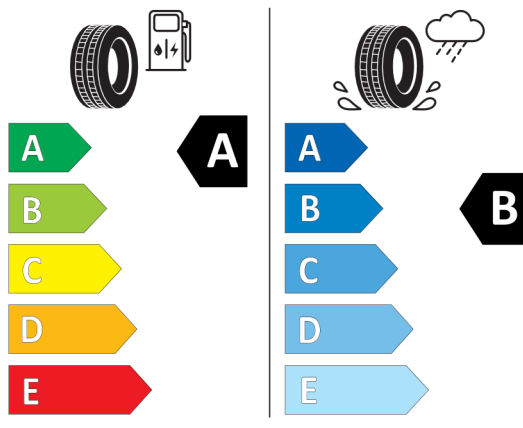

2020/740

<https://eprel.ec.europa.eu/qr/596053>

Bridgestone

BRIDGESTONE 18970

245/50 R19 105 W XL C1