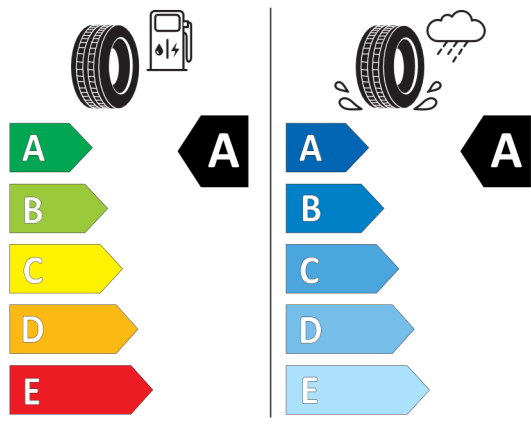

Nabídka
129908
Číslo nabídky
29.07.2022
Datum
12.08.2022
Platnost do

EU energetický štítek pneumatik

382583

BRIDGESTONE 10765

245/45 R20 103 W XL C1