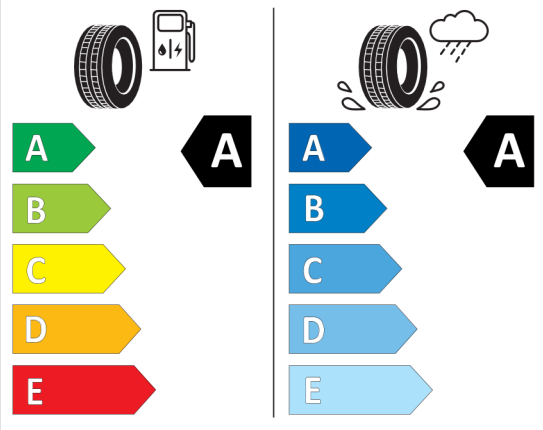

BRIDGESTONE 10767

275/40 R20 106 W XL C1

2020/740

<https://eprel.ec.europa.eu/qr/383240>