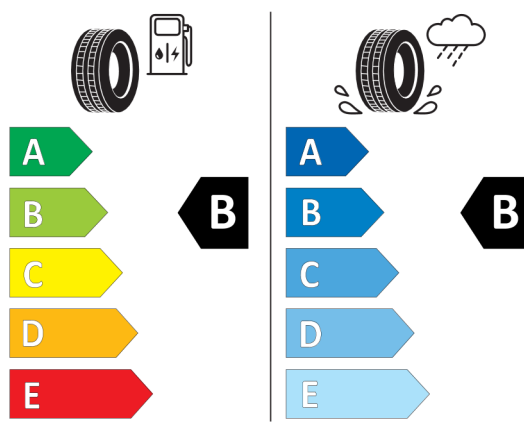

Pirelli 581089

PIRELLI 27515

305/40R20 112 Y XL C1

2020/740

<https://eprel.ec.europa.eu/qr/581089>