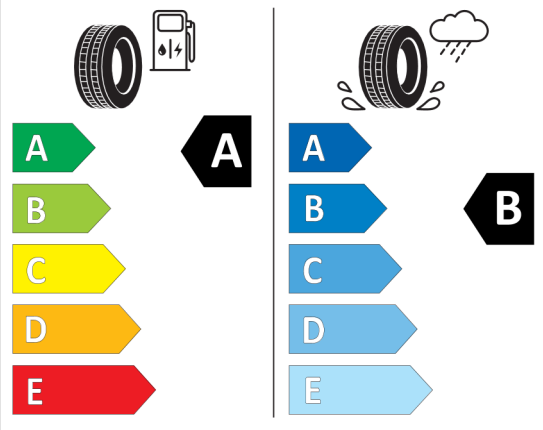

Hankook

Hankook 1019621

225/50R17 98 Y XL C1

2020/740

<https://eprel.ec.europa.eu/qr/466451>